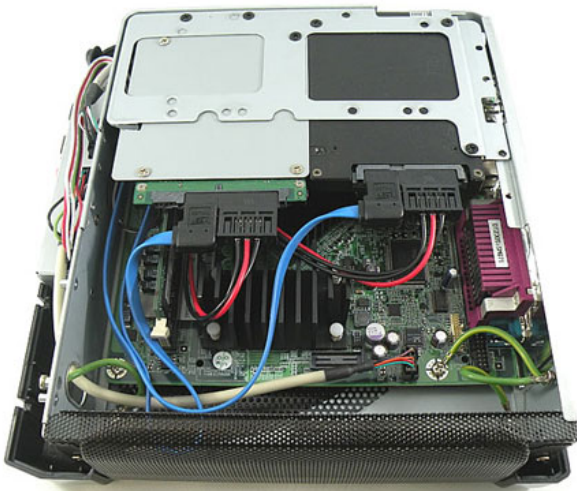

**47.95 EUR**

incl. 19% VAT, plus shipping

Model No	3310
M/B Form Factor	Mini-ITX (6.7"x 6.7")
Dimensions (D x W x H)	205x 230x 89.94(mm) , 4,2L
Drive Bays	Internal 2.5*1
CD/DVD Device	N/A
PSU Form Factor	Internal Power Supply: 80W (12V) External Power Supply (A/C): 60W & 80W (12V)
Indicators	1 x Power Status, 1 x HDD Activity
Front I/O	Power Button, USB2.0 * 2, Audio *1, Mic*1
Rear I/O	ANTI Hole*1
Material	Plastic+Steel
System Fans	N/A
Thickness	0.8mm
Container Loading	20':2000, 40'4000, 40'HQ:4700

Application

Thin Client, Digital Signage